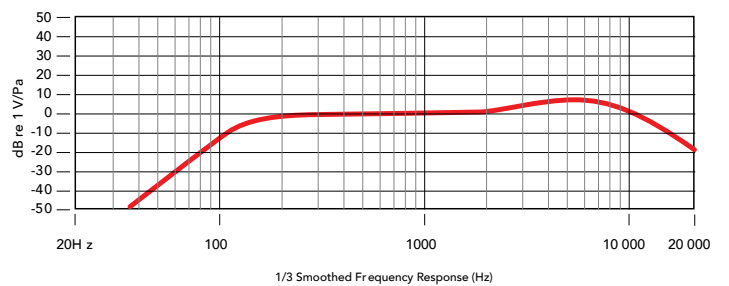

WORKS WITH RØDE
SERIES IV WIRELESS
RECEIVERS

FREE RØDE VIDEO
& AUDIO APPS

ACOUSTIC & ELECTRICAL SPECIFICATIONS

Acoustic Principle:	Pre-polarised pressure transducer
Polar Pattern:	Omnidirectional
Frequency Range:	20Hz – 20kHz
Dynamic Range:	100dB
Max SPL:	122dB SPL
Equivalent Noise (dBA):	22dBA
Analog Inputs:	TRS (lavalier microphone input)
Connectivity:	USB-C
Bit Depth:	24-bit
Sample Rate:	48 kHz
Minimum Operating Systems Requirements:	mac OS 10.15 above Windows 10 and above iOS 14 Android 11
Power Requirements:	In-built rechargeable lithium-ion battery charged via 5V USB
Operating Time:	7 hours
Transmission Range:	>100m (line of sight)

WHATS IN THE BOX

Wireless ME Transmitter (TX)

Furry Windshield

SC22

DIMENSIONS

POLAR PATTERN

FREQUENCY RESPONSE

RØDE