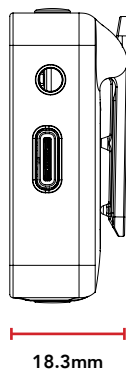

RØDE

MECHANICAL SPECIFICATIONS

Weight (grams):	32
Dimensions (millimetres):	Length: 44 Width: 45.3 Height: 18.3
Included Accessories:	2 x Furry Windshield 1 x SC22, 30cm USB-C to USB-C cable
RØDE Software Compatibility:	RØDE Central RØDE Connect RØDE Reporter RØDE Capture

WHATS IN THE BOX

Wireless ME Transmitter (TX)

Furry Windshield

SC22

DIMENSIONS

POLAR PATTERN

FREQUENCY RESPONSE

RØDE