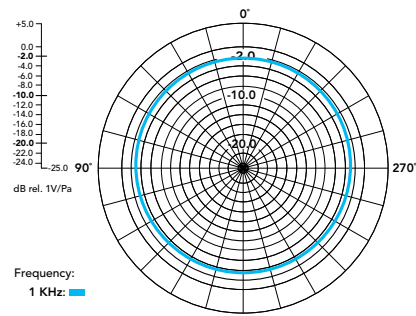

RØDE

MECHANICAL SPECIFICATIONS

Weight (grams):	32
Dimensions (millimetres):	Length: 44 Width: 45.3 Height: 18.3
Included Accessories:	2 x Furry Windshield 1 x SC22, 30cm USB-C to USB-C cable
RØDE Software Compatibility:	RØDE Central RØDE Connect RØDE Reporter RØDE Capture

WHATS IN THE BOX

Wireless ME Transmitter (TX)

Furry Windshield

SC22

DIMENSIONS

POLAR PATTERN

FREQUENCY RESPONSE

RØDE