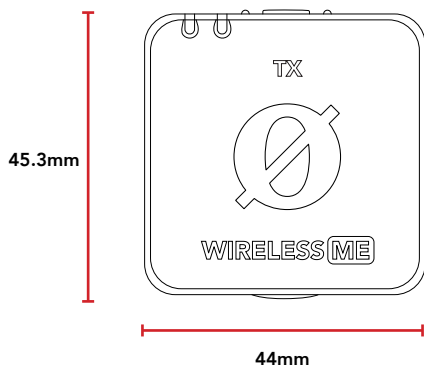

RØDE

MECHANICAL SPECIFICATIONS

Weight (grams):	32
Dimensions (millimetres):	Length: 44 Width: 45.3 Height: 18.3
Included Accessories:	2 x Furry Windshield 1 x SC22, 30cm USB-C to USB-C cable
RØDE Software Compatibility:	RØDE Central RØDE Connect RØDE Reporter RØDE Capture

WHATS IN THE BOX

Wireless ME Transmitter (TX)

Furry Windshield

SC22

DIMENSIONS

POLAR PATTERN

FREQUENCY RESPONSE

RØDE